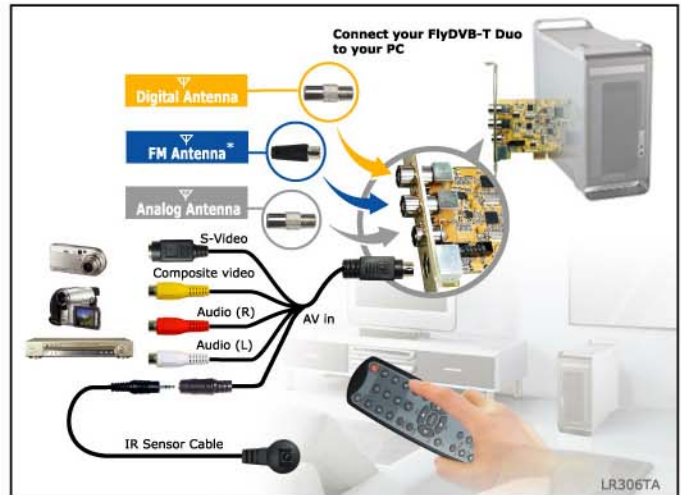

LifeView[®]

Color your life,
expand your view

- Trio solutions (DVB-T/DVB-S + Analog)
- Duo solutions (DVB + Analog)
- Hybrid solutions (DVB / Analog)

PCI-Digital Series

Features

- Watch digital TV with high resolution picture and clear stereo sound
- Supports SDTV and HDTV broadcasts
- Listen to digital terrestrial radio on your PC
- True PIP functionality - watch digital TV and analog TV/video simultaneously using LifeView's exclusive MST technology
- Inputs for S-Video and composite video
- Record digital TV perfectly to MPEG-2
- Record analog TV/video to MPEG 1/2/4
- TimeShifting functions to pause, rewind and fast forward live TV
- Still image snapshots of live video
- Autoscan for channels and customizable channel lists
- Teletext and EPG support
- Scheduled recording and one-touch recording from EPG

Connection Chart

※ Actual product may vary from images shown

Comparison Table

Product Name	FlyDVB Trio	FlyDVB-S Duo	FlyDVB-T Duo	FlyDVB-T Hybrid	FlyDVB-T Hybrid EX	FlyDVB-T	FlyDVB-S
Model No.	LR319STA	LR319SA	LR306TA	LR306NTA	LR320	LR301	LR300
Form factor	Full Length PCI	Low Profile PCI	Low Profile PCI	Low Profile PCI	Low Profile PCI	Low Profile PCI	Low Profile PCI
Enjoy DVB-S TV Radio	●	●					●
Enjoy DVB-T TV Radio	●		●	●	●	●	
Enjoy globally compatible analog TV	●	●	●	●	●		
Watch digital and analog TV simultaneously	●	●	●				
Watch digital TV and input analog video simultaneously	●	●	●	●	●	●	●
Hardware MPEG 1/2/4 encoding of analog TV video					●		

※ Specifications are subject to change ※

Multiple Streaming Technology

LifeView's exclusive Multiple Streaming Technology (MST) lets you watch both Digital TV and Analog TV or video on the same screen, at the same time! Keep track of your favorite sports event on digital TV while watching the local news on analog TV! Connect a camcorder to use for surveillance while watching digital TV at the same time!