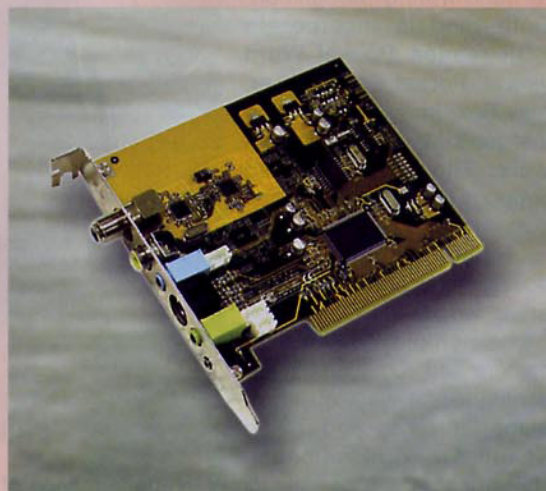

A great feature of the Fly TV Platinum TV video capture card is that it captures content from any video standard. It covers NTSC, PAL BG, PAL DK, PAL I and SECAM LL', as an all in one capture card. This feature allows users anywhere in the world to use the Fly TV Platinum.

The company also provides a worldwide TV system solution in a mini PCI interface as the Fly TV Platinum mini, a leading innovation for notebook manufacturers. The system offers a good solution for frequent travelers who would like to enjoy the convenience of recording their favorite TV programs from a notebook and play it later.

The Fly TV Platinum comes bundled with different software applications, including LifeView Studio, LifeView Editor, and LifeView Encoder. LifeView Studio enables users to watch live TV/ Video, to record of full-motion videos, and to take snapshots of still images. It allows video to be recorded as VCD format, MPEG, or AVI files on the computer. LifeView Editor adds powerful digital video editing capability to the PC. LifeView Encoder allows users to convert AVI files into MPEG I/ II.

■ Features

- ♦ Supports worldwide TV broadcasting NTSC, PAL, and SECAM LL'
- ♦ High quality TV watching on PC
- ♦ Auto scan up to 125 TV channels
- ♦ Channel rename
- ♦ TimeShifting
- ♦ VBI supports Teletext (not available in all countries)
- ♦ TV stereo sound for European NICAM, A2 and A2*
- ♦ TV stereo sound for NTSC USA / Japan, bilingual
- ♦ Hot key to control TV CH up/down & Vol +/-
- ♦ TV channel Finetune +/-0.25MHz
- ♦ Remote control

At a Glance....

Animation Technologies Inc., founded in October 1990, has been developing award-winning Multimedia and Video products for more than 10 years. The experienced R&D team enjoys an aggressive and innovative spirit that drives it to the forefront in developing multimedia solutions for corporate, consumer and OEM markets. This dedication to quality is reflected in the ISO 9001 certification earned in 2001. Animation Technologies markets and distributes its high-quality products under the "LifeView" brand worldwide.

Encouraged by rapid sales growth in the European and U.S. market, Animation established two subsidiary companies; LifeView Inc. with headquarters in Fremont, California and LifeView in Europe to better serve its customers on a more local level. In 2002, an office was opened in Japan to provide further support for OEM customers as well as to strengthen relations with strategic partners in that region.