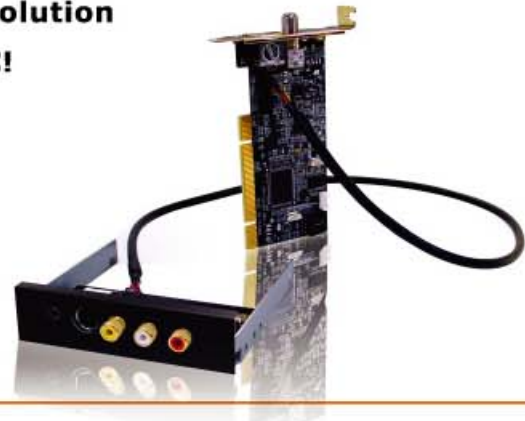

## PCI TV / VIDEO CAPTURE CARD

LifeView's FlyTV Platinum Gold blends cutting edge technology and high-end features to bring you a complete digital entertainment solution for your Slim PC!

The FlyTV Platinum Gold is a low profile PCI card that provides PC-TV and video capture functionality. Built with a Philips silicon tuner, it has support for worldwide TV standards such as NTSC, PAL, and SECAM. It also has support for worldwide stereo sound standards including NiCAM, A2, MTS, BTSC, and EIAJ. This makes it possible for users anywhere in the world to enjoy high resolution TV with stereo sound using the FlyTV Platinum Gold.

The FlyTV Platinum Gold also has an onboard connector for use with our optional A/V input box. There's no need to reach around your computer to plug in external video devices — simply install the A/V input box and you can plug your VCR, camcorder, game console, or other S-Video or composite video device into the front of your computer! The A/V input box also has a built-in IR sensor for use with the FlyTV Platinum Gold remote control! Turn your Slim PC into a digital home theater with the FlyTV Platinum Gold!