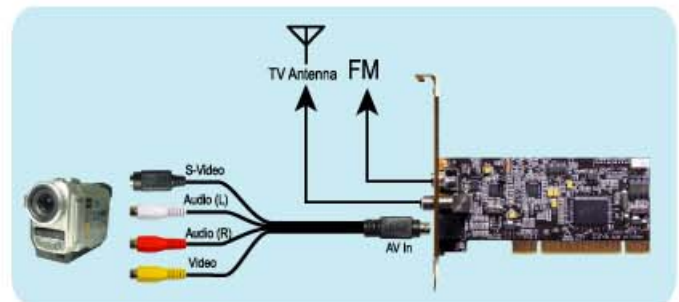

FlyTV Platinum Gold

Features

- Supports worldwide TV standards including NTSC/PAL/SECAM
- Supports worldwide stereo sound standards including NiCAM, A2, BTSC, MTS, and EIAJ
- Watch live TV or use the included S-Video/composite video inputs to view video from an external source
- Capture TV and video to your hard drive, and take still image snapshots
- Multi-channel preview up to 12 channels at one time
- Auto scan up to 125 channels
- TimeShifting functions let you pause, rewind, and fast forward live TV
- Scheduled TV recording
- Teletext and Closed Captioning supported (where available)
- Remote Control

Specifications

Interface	CardBus		
PCI Size	Low Profile PCI		
TV Input	RF jack		
Video Input	S-Video	Mini-Din	4-pin jack
	MiniDin 7 pin	Composite Video	RCA jack
Audio Input	jack	Audio in Right	RCA jack
		Audio in Left	RCA Jack
Video Support	NTSC M/J, PAL BG/DK/I, PAL M/N, SECAM BG/DK, SECAM LL		
Audio Support	Stereo (NICAM, A2, BTSC, MTS, EIAJ), Mono		
FM radio	FM model available on request		
Remote	2.5mm headphone jack(Female)		
Dimensions	119.9mm(L) X 55.5mm(W) x 14mm(H)		

System Requirements

- Outdoor antenna or cable TV connection
- Pentium 4 1.8 GHz or higher processor
- 256MB of system memory (512MB is recommended)
- Windows XP with DirectX 9.0 installed
- DirectX 8.1 compatible VGA card

Application